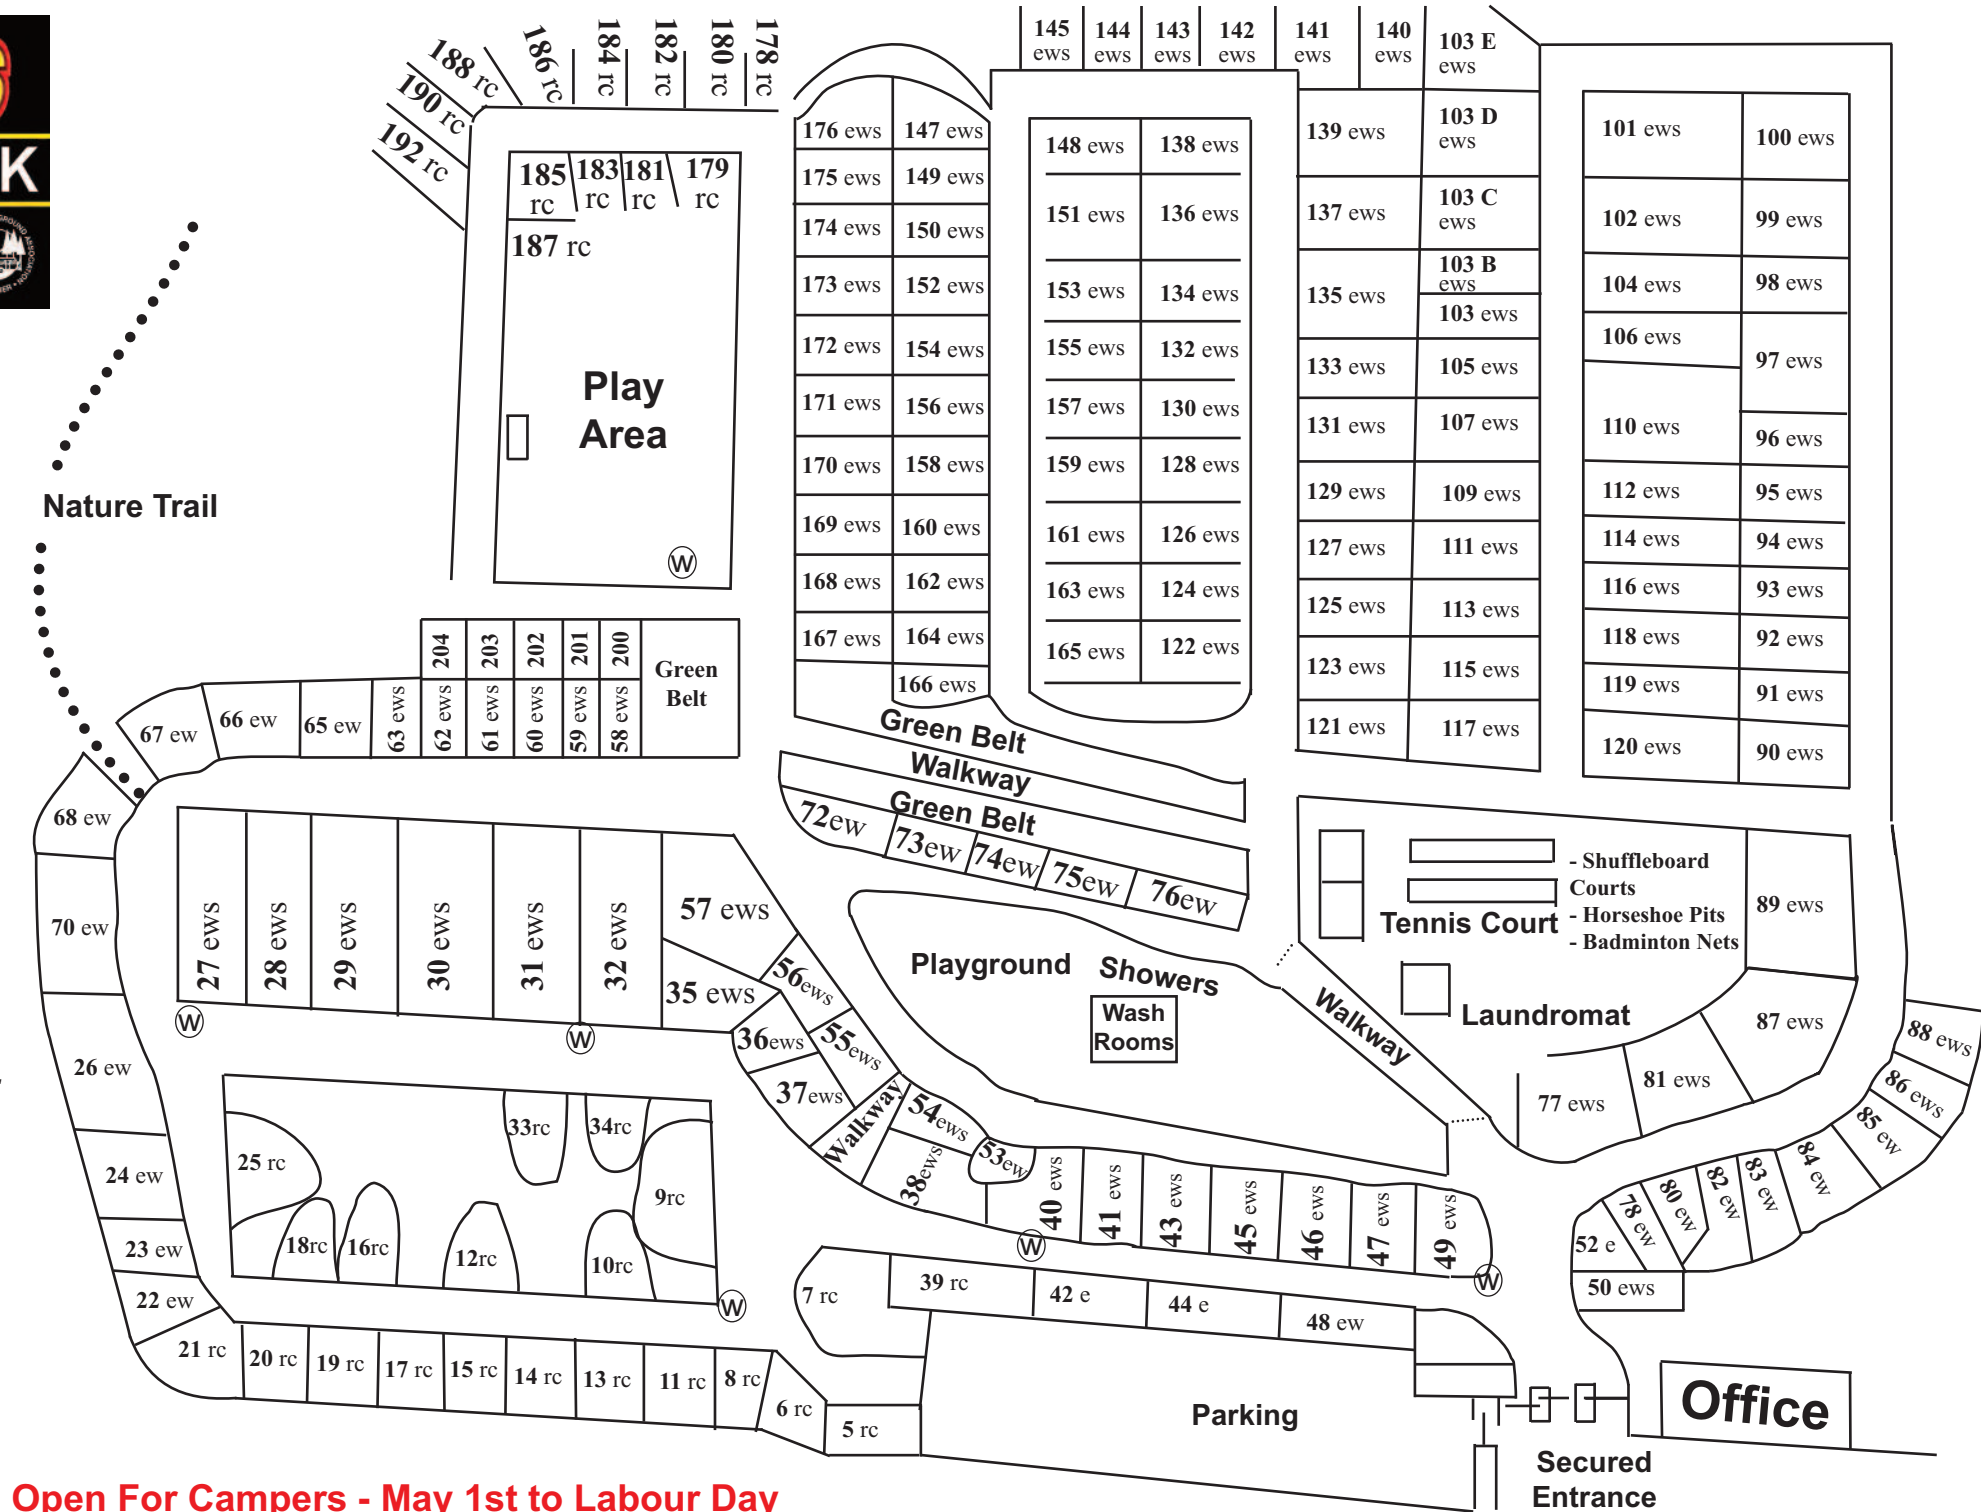

Sauble Falls Tent & Trailer Park
 849 Sauble Falls Parkway
 South Bruce Peninsula, ON Canada
 saublefallscamping.com
519-422-1322

Legend

- 0 - Garbage Bin
- e - Electrical Outlets
- w - Water Hookup
- Ⓜ - Water
- s - Sewage Hookup
- rc - Rough Camping (No Facilities)

Campers must pay for facilities on their site whether or not they are used. Please use pathways and roads - do not cut across other sites.

CHECK OUT TIME 12:00pm (Noon)

Gate Hours 8:00 am - 10:00 pm
 Please Do Not Move Fire Pits
 Playground and Tennis Court Hours
 9:00am - 9:00 pm

Available At Office
 Propane Exchange
 Wood & Ice
 Coffee, Tea & Hot Chocolate

Open For Campers - May 1st to Labour Day