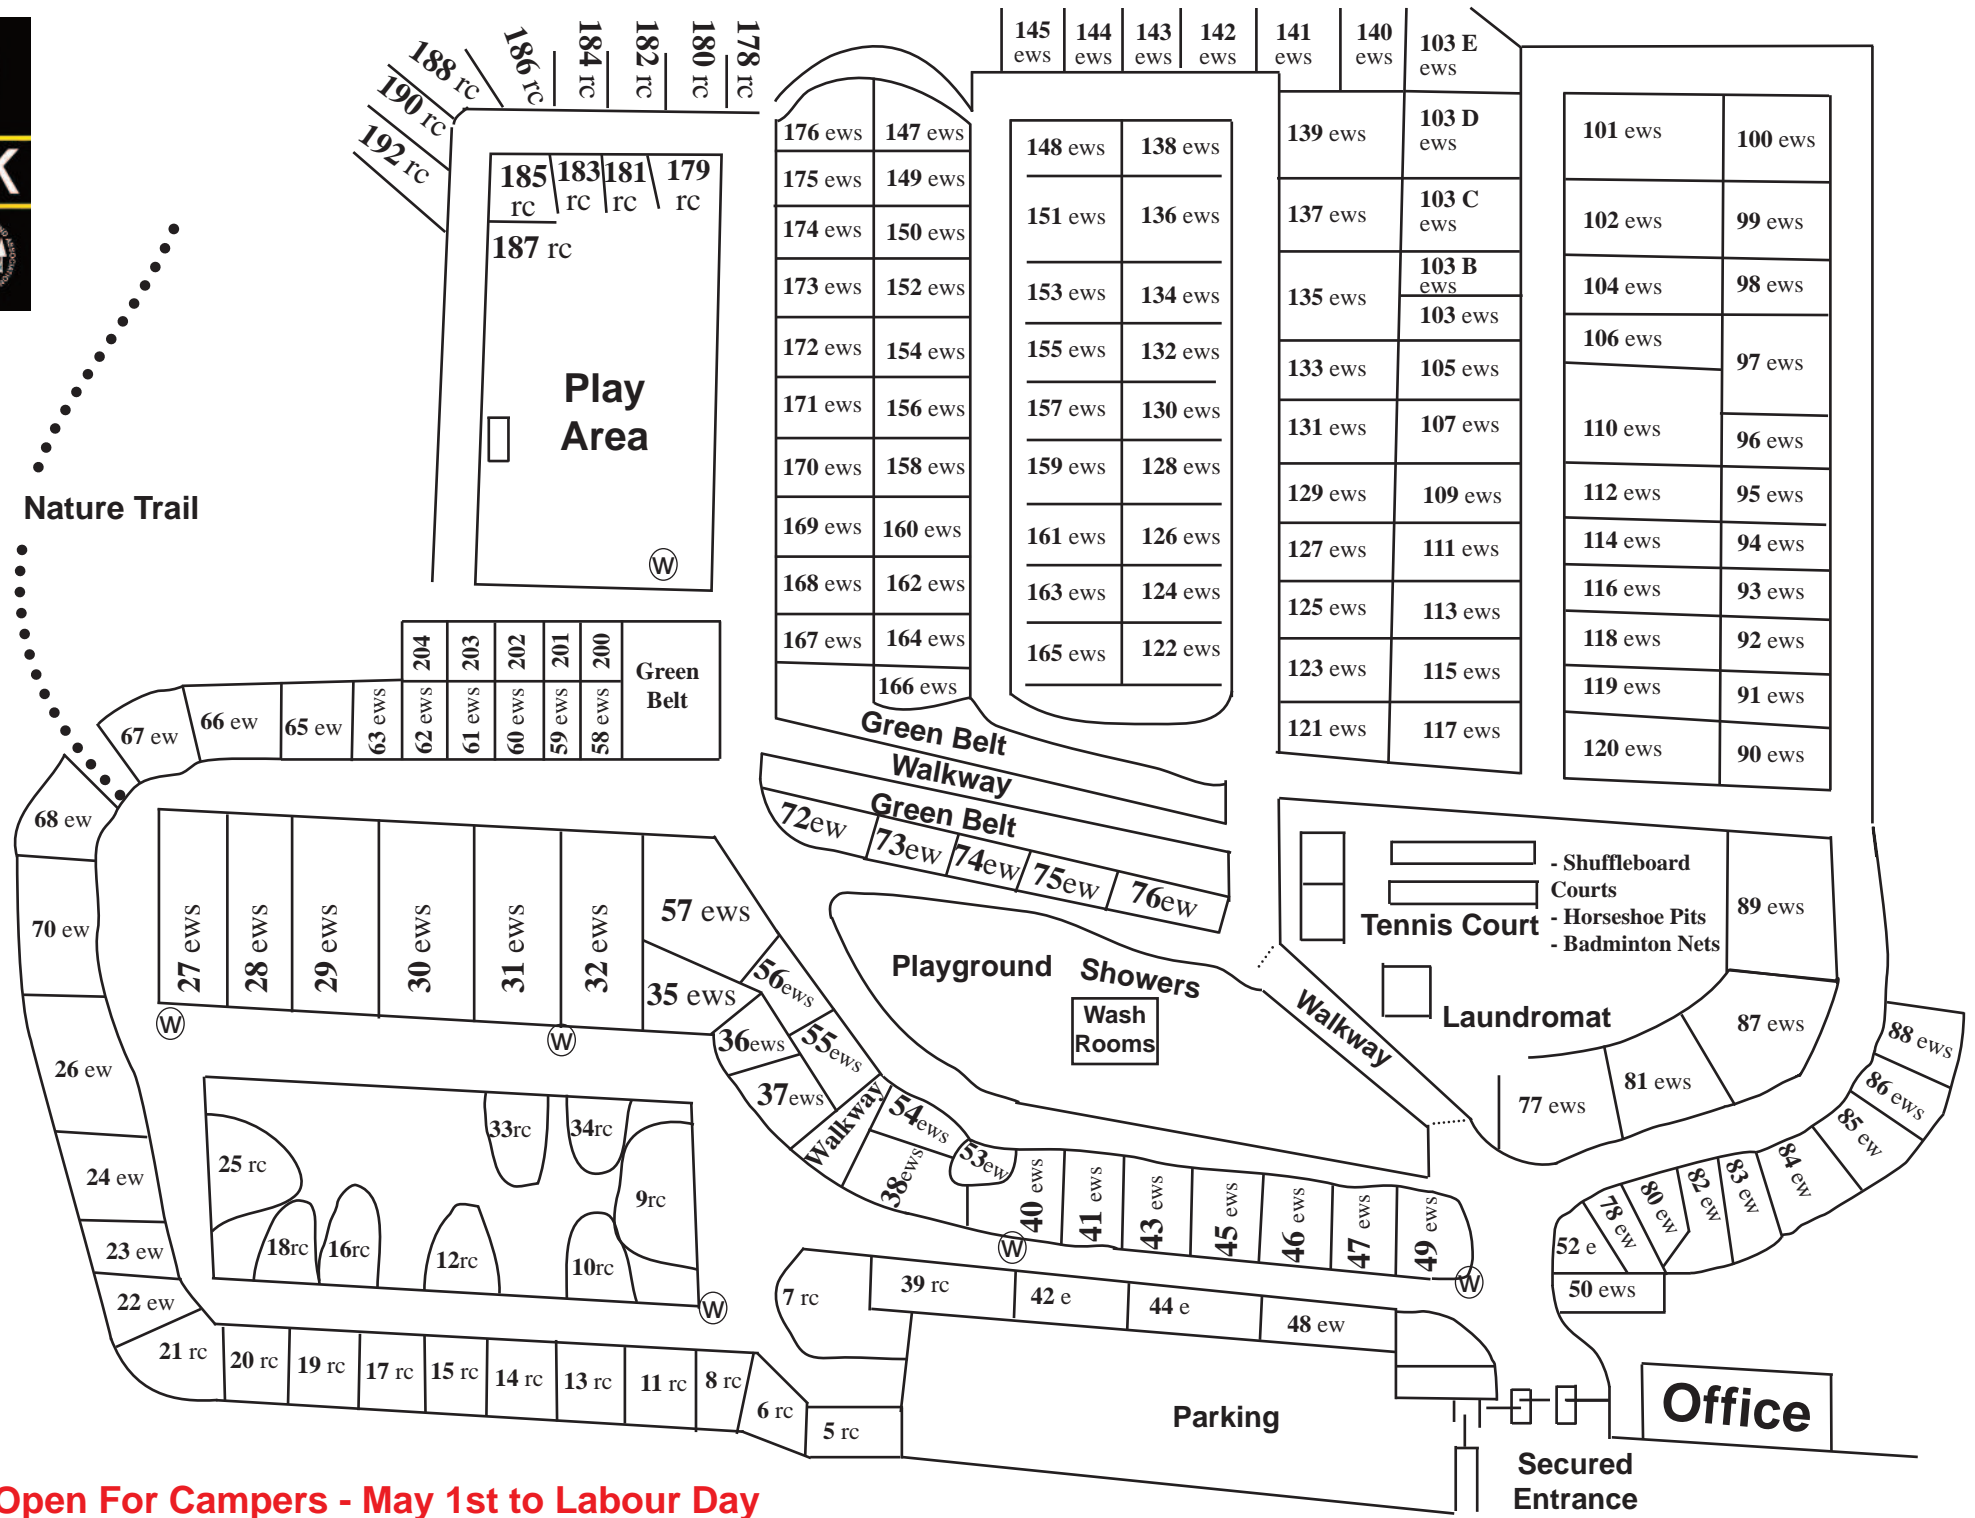

Sauble Falls Tent & Trailer Park
 849 Sauble Falls Parkway
 South Bruce Peninsula, ON Canada
 saublefallscamping.com
519-422-1322

- Legend**
- 0 - Garbage Bin
 - e - Electrical Outlets
 - w - Water Hookup
 - Ⓜ - Water
 - s - Sewage Hookup
 - rc - Rough Camping (No Facilities)

Campers must pay for facilities on their site whether or not they are used. Please use pathways and roads - do not cut across other sites.

CHECK OUT TIME 12:00pm (Noon)
 Gate Hours 8:00 am - 10:00 pm
 Please Do Not Move Fire Pits
 Playground and Tennis Court Hours
 9:00am - 9:00 pm

Available At Office
 Propane Exchange
 Wood & Ice
 Coffee, Tea & Hot Chocolate

Open For Campers - May 1st to Labour Day